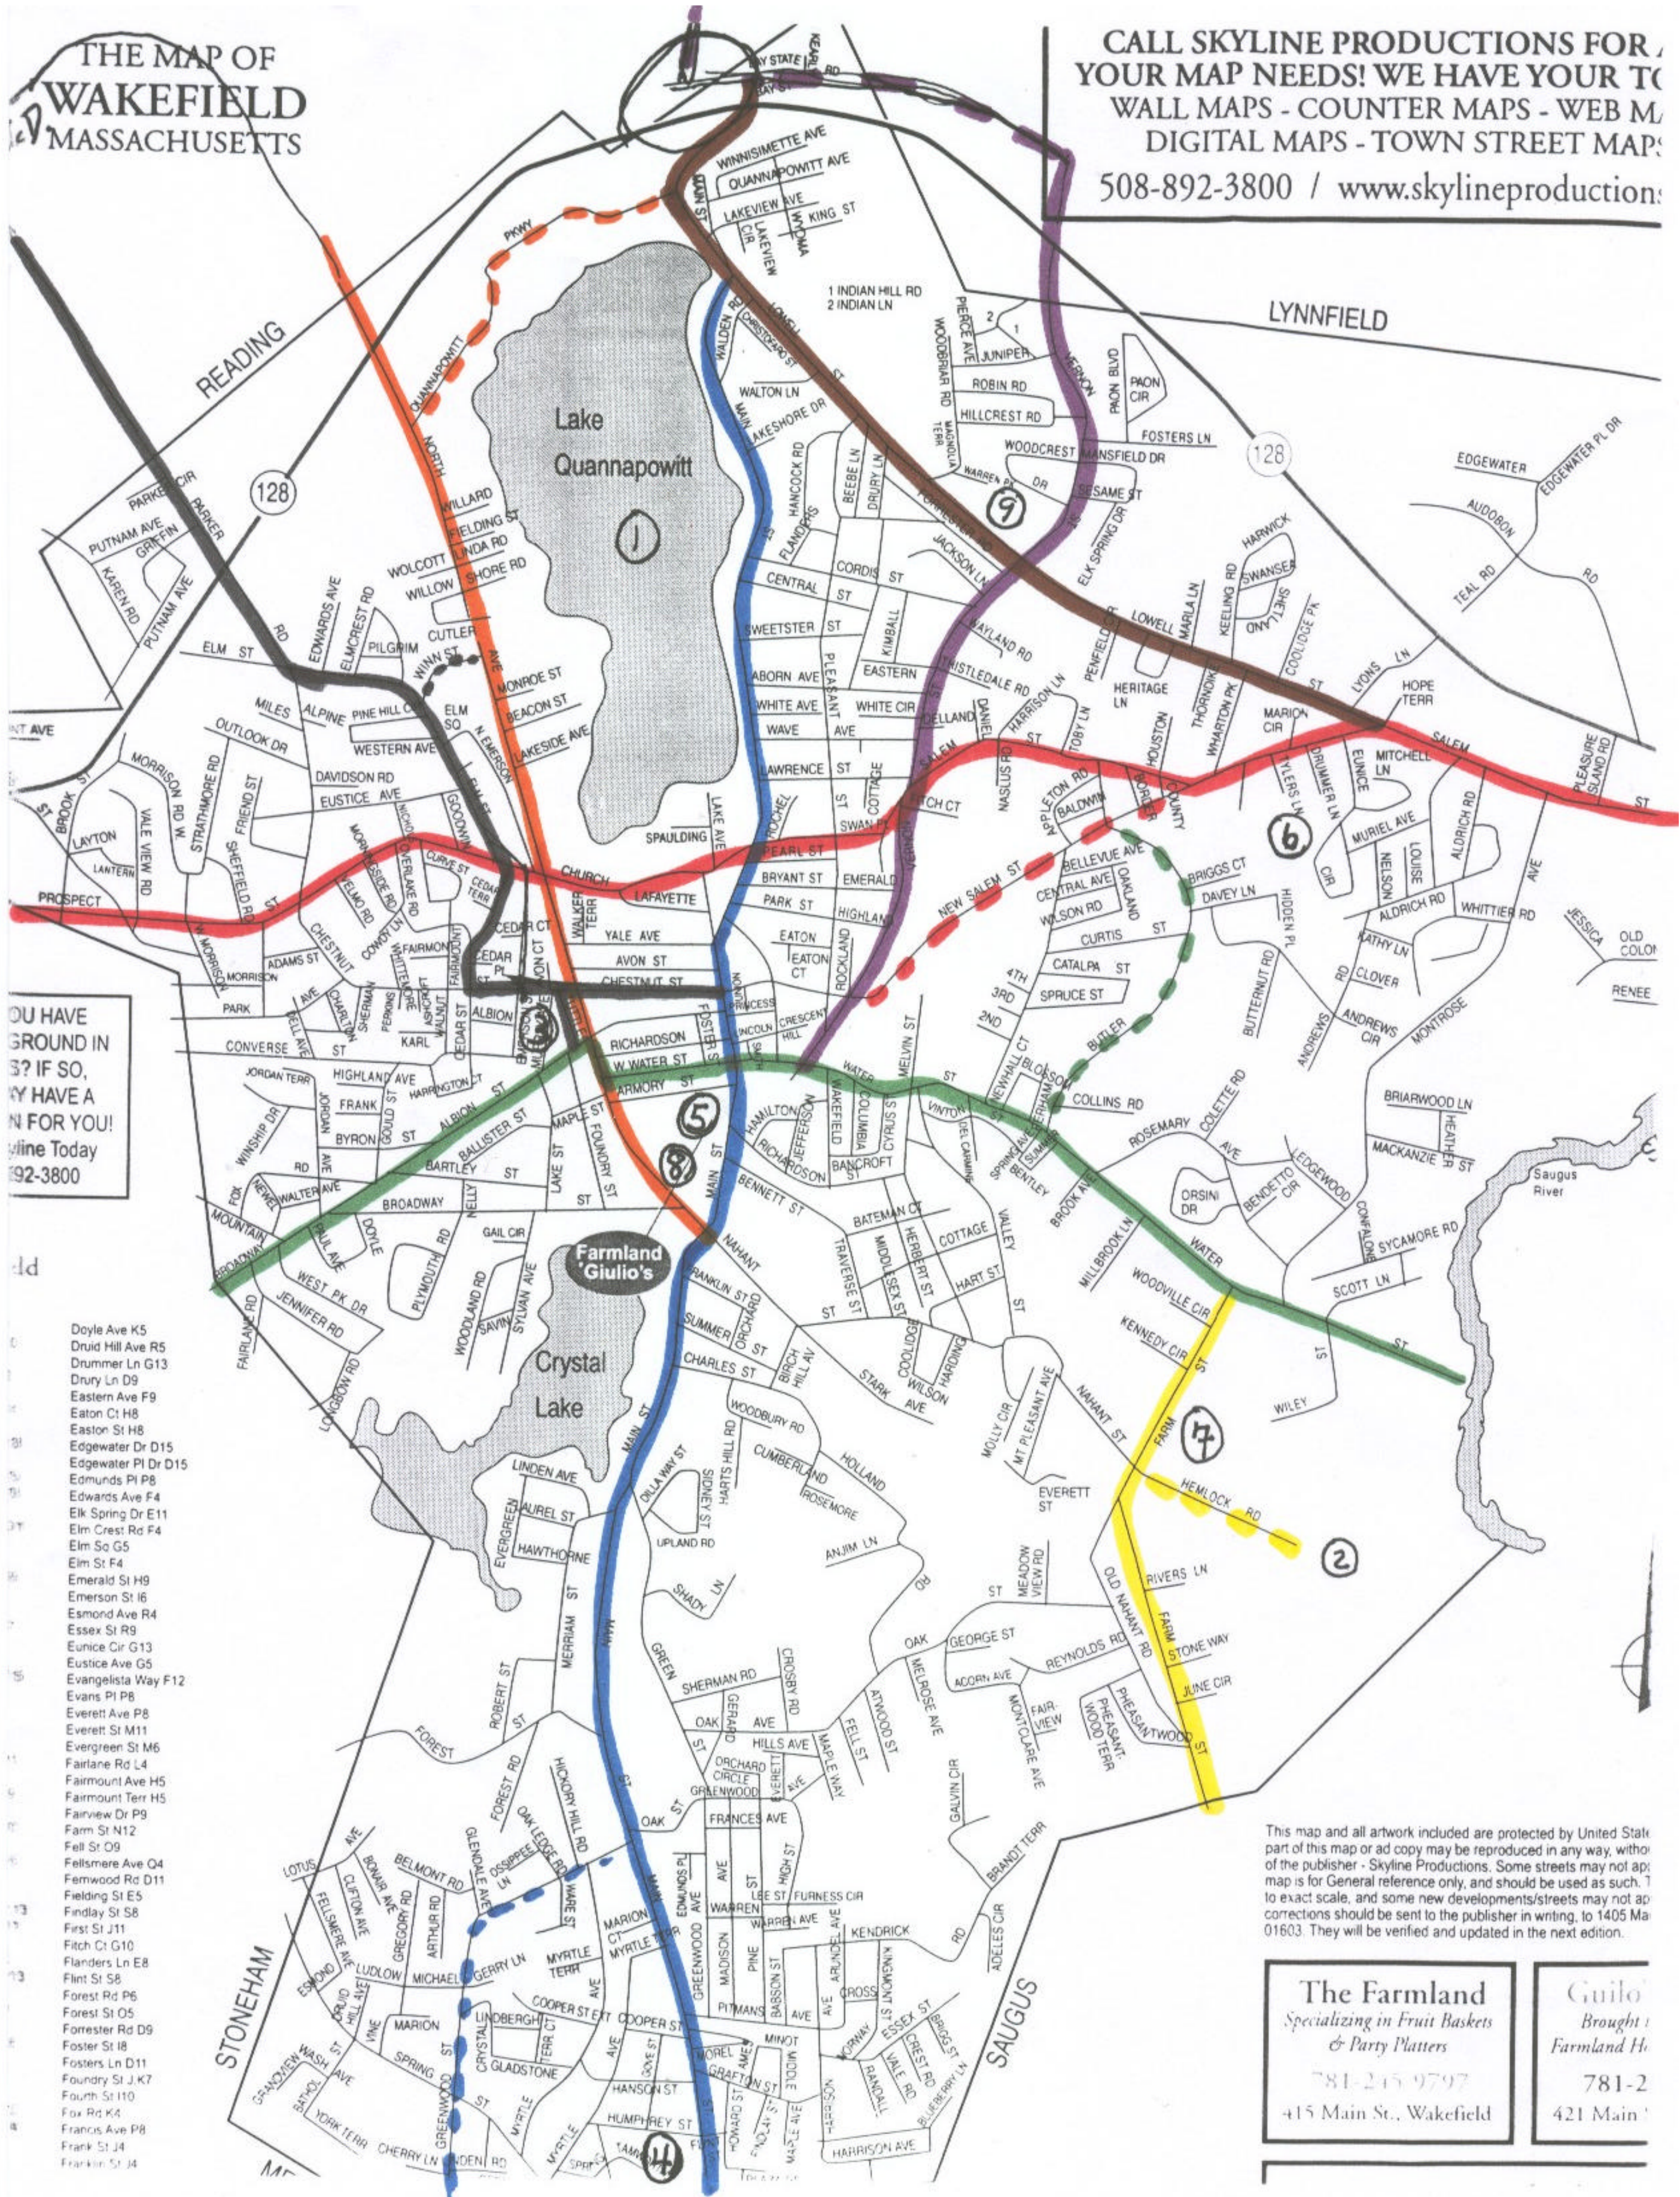

THE MAP OF
WAKEFIELD
MASSACHUSETTS

CALL SKYLINE PRODUCTIONS FOR
YOUR MAP NEEDS! WE HAVE YOUR TO
WALL MAPS - COUNTER MAPS - WEB M
DIGITAL MAPS - TOWN STREET MAPS
508-892-3800 / www.skylineproductions.com

DO YOU HAVE
GROUND IN
WAKEFIELD? IF SO,
WE MAY HAVE A
PLAN FOR YOU!
Call Skyline Today
508-892-3800

- Doyle Ave K5
- Druid Hill Ave R5
- Drummer Ln G13
- Drury Ln D9
- Eastern Ave F9
- Eaton Ct H8
- Easton St H8
- Edgewater Dr D15
- Edgewater Pl Dr D15
- Edmunds Pl P8
- Edwards Ave F4
- Elk Spring Dr E11
- Elm Crest Rd F4
- Elm So G5
- Elm St F4
- Emerald St H9
- Emerson St I6
- Esmond Ave R4
- Essex St R9
- Eunice Cir G13
- Eustice Ave G5
- Evangelista Way F12
- Evans Pl P8
- Everett Ave P8
- Everett St M11
- Evergreen St M6
- Fairlane Rd L4
- Fairmount Ave H5
- Fairmount Terr H5
- Fairview Dr P9
- Farm St N12
- Fell St O9
- Fellsmere Ave O4
- Ferwood Rd D11
- Fielding St E5
- Findlay St S8
- First St J11
- Fitch Ct G10
- Flanders Ln E8
- Flint St S8
- Forest Rd P6
- Forest St O5
- Forrester Rd D9
- Foster St I8
- Fosters Ln D11
- Foundry St J.K7
- Fourth St I10
- Fox Rd K4
- Francis Ave P8
- Frank St J4
- Franklin St J4

This map and all artwork included are protected by United States copyright law. No part of this map or ad copy may be reproduced in any way, without the written permission of the publisher - Skyline Productions. Some streets may not appear on this map as for general reference only, and should be used as such. To be exact scale, and some new developments/streets may not appear on this map. Corrections should be sent to the publisher in writing, to 1405 Main St, Wakefield, MA 01880. They will be verified and updated in the next edition.